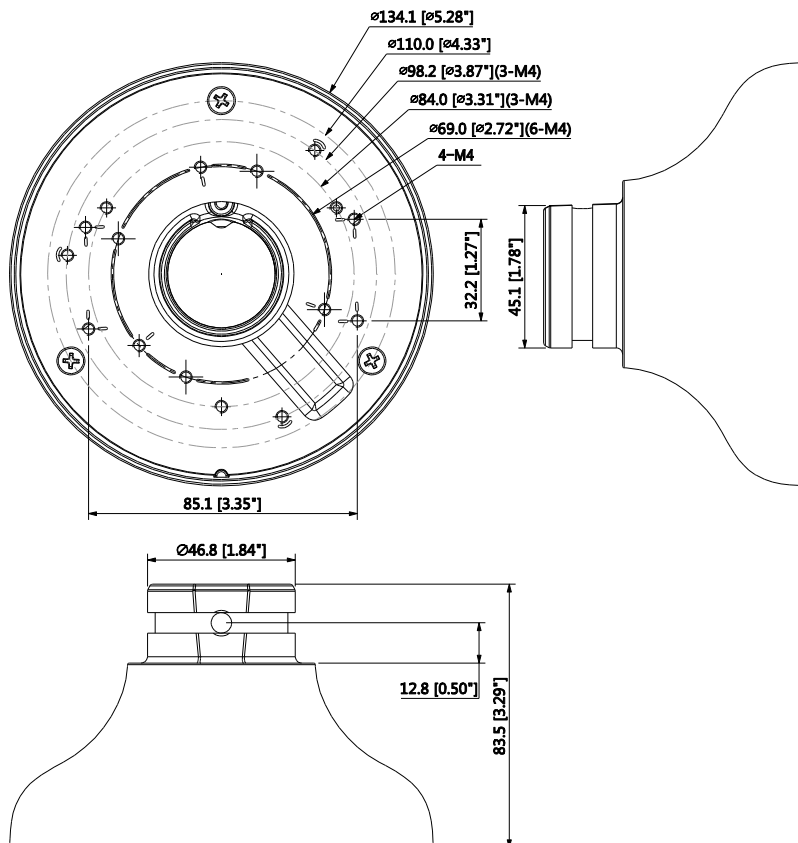

PFA106

Adapter Plate of Mini Dome & Eyeball Camera

Features

- Neat & Integrated design.
- Material: Aluminum.

Technical Specifications

Model	PFA106
General	
Material	Aluminum
Dimension (W x H x D)	Φ134.1mmx83.5mm(Φ5.28"x3.29")
Weight	0.29kg(0.64lb)
Load Bearing	1kg(2.2lb)
Color	White
Operating Temperature	-40°C ~60°C(-40°F ~140°F)
Humidity	<90% RH
Applicable Model	PFB305W, PFB220C

Order Information

Type	Part Number	Description
Camera Mount Series	PFA106	Adapter plate _ Dahua brand
	PFA106	Adapter plate _Neutral, no brand
	PFB305W	Wall mount bracket _ Dahua brand
	PFB305W	Wall mount bracket _Neutral, no brand
	PFB220C	Ceiling mount bracket _ Dahua brand
	PFB220C	Ceiling mount bracket _Neutral, no brand

Dimensions (mm/inch)

Application

Package Information

- Adapter plate *1
- User manual *1
- M4x10 *4
- Wrench *1